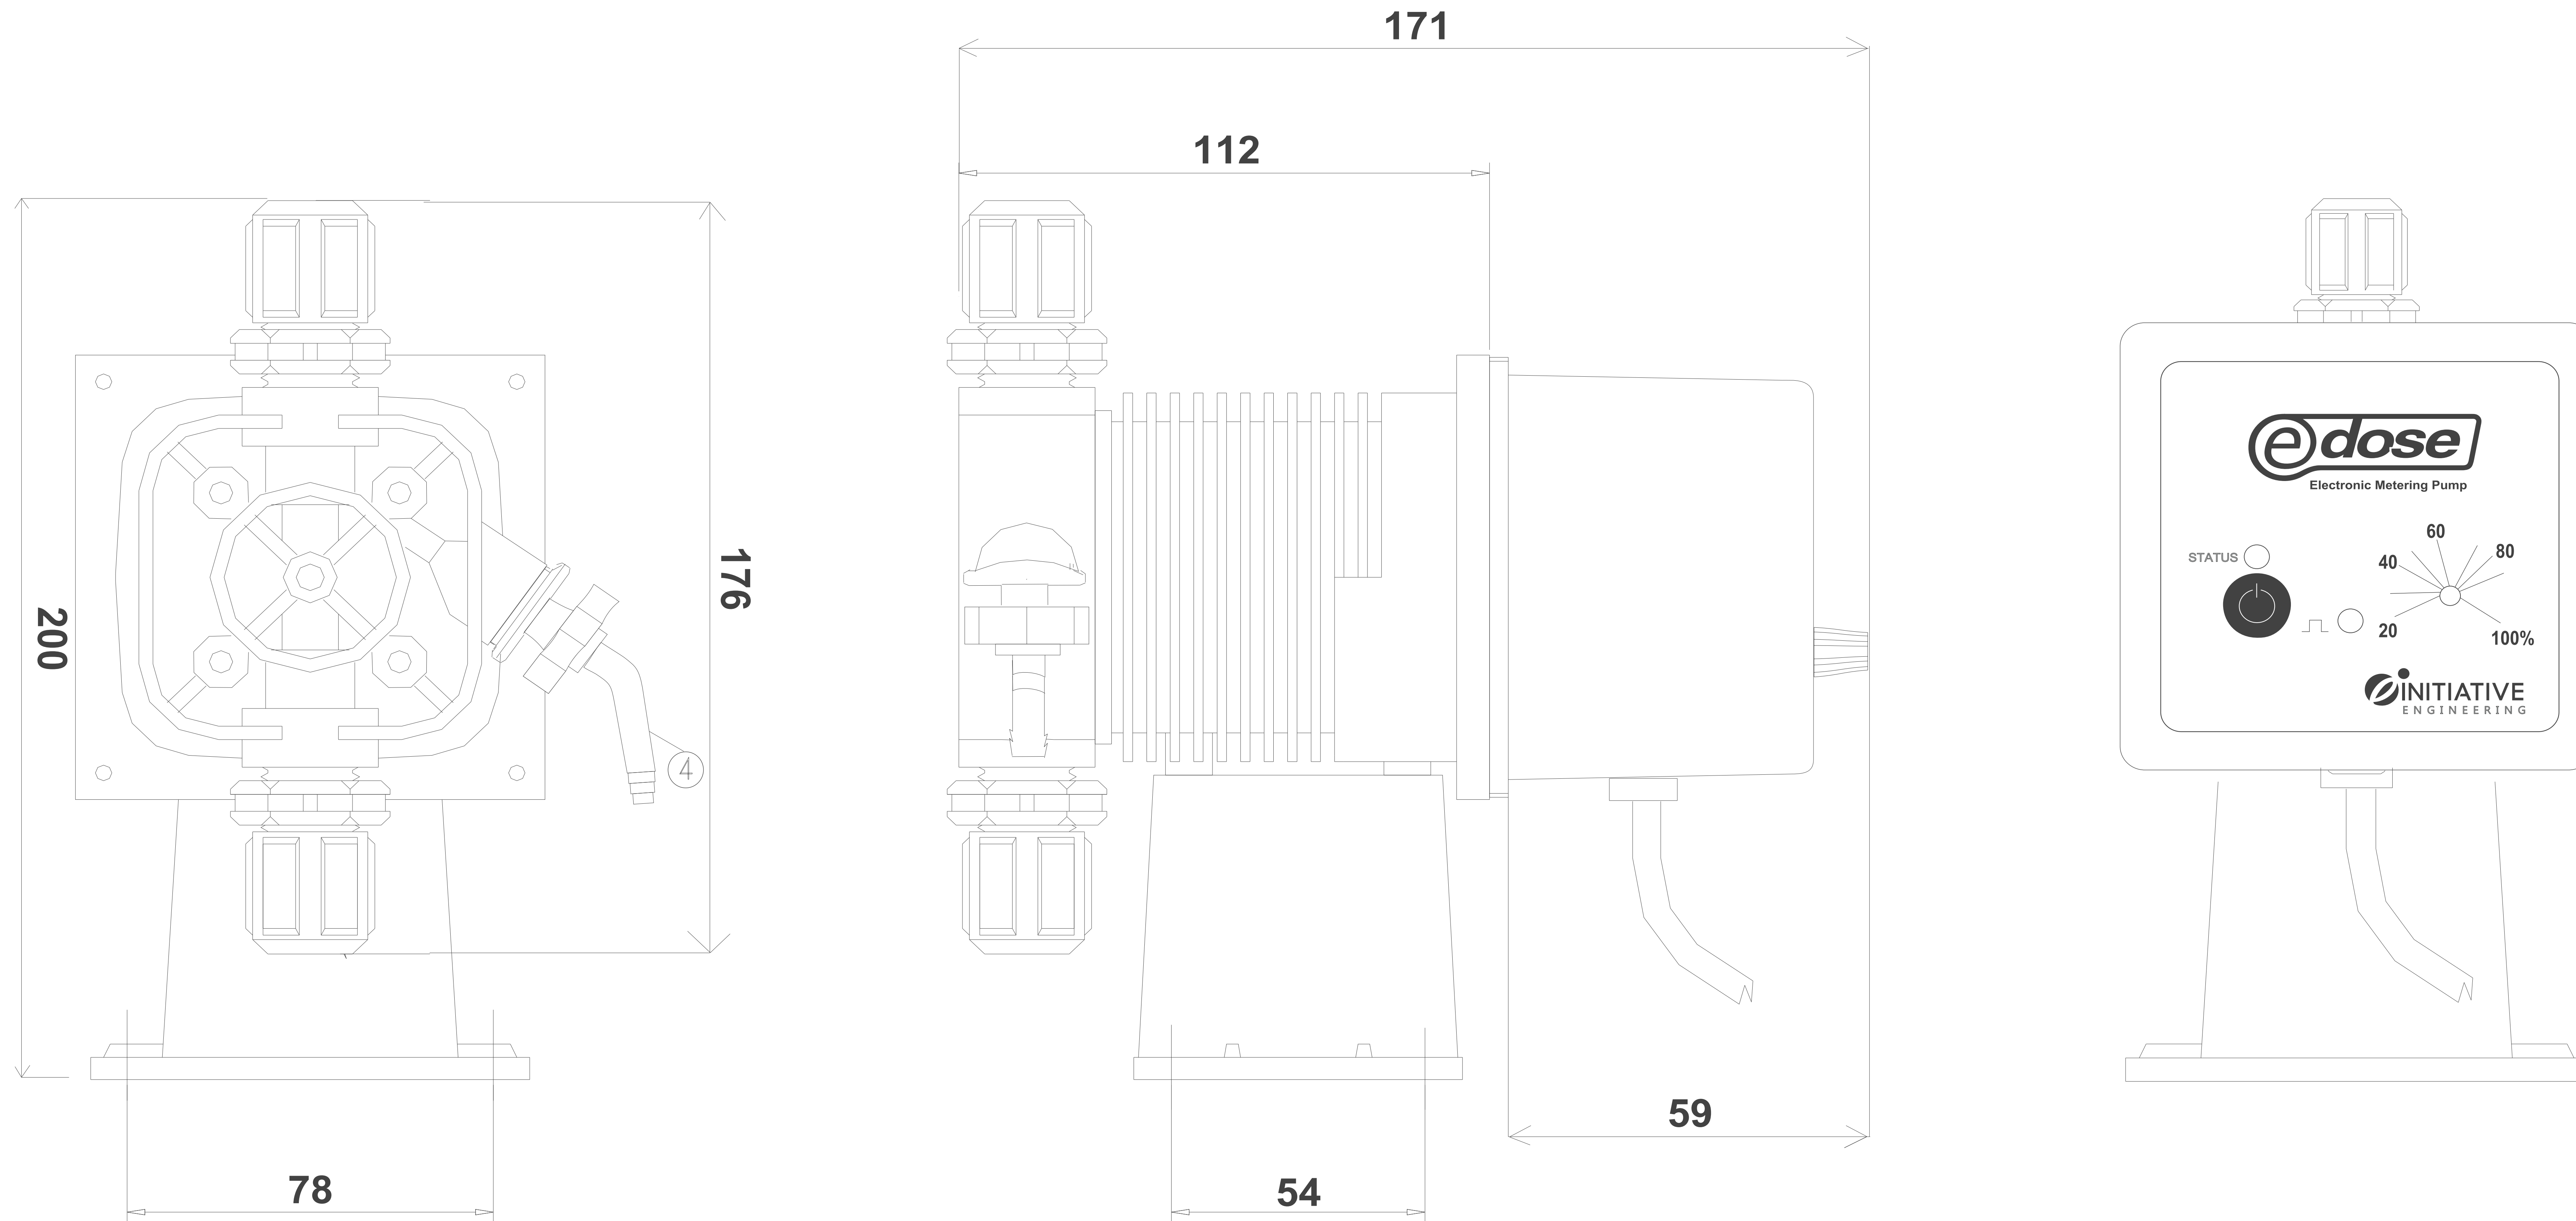

This Drawing is the property of Initiative Engg. and shall not be copied or used in any way without their prior permission

Revision No	Date	Modification	Modified By	Checked	Approved
1					
	Name	Date			
Drawn	S.B.	15/11/2018			
Checked	R.C./V.P.				
Approved	R.C/V.P.				
Component Name: -	EDOSE			Projection:	
Scale: - 1:1	Sheet: 1 of 1	Project: -		Drawing No.-	DWG/EDR/GA